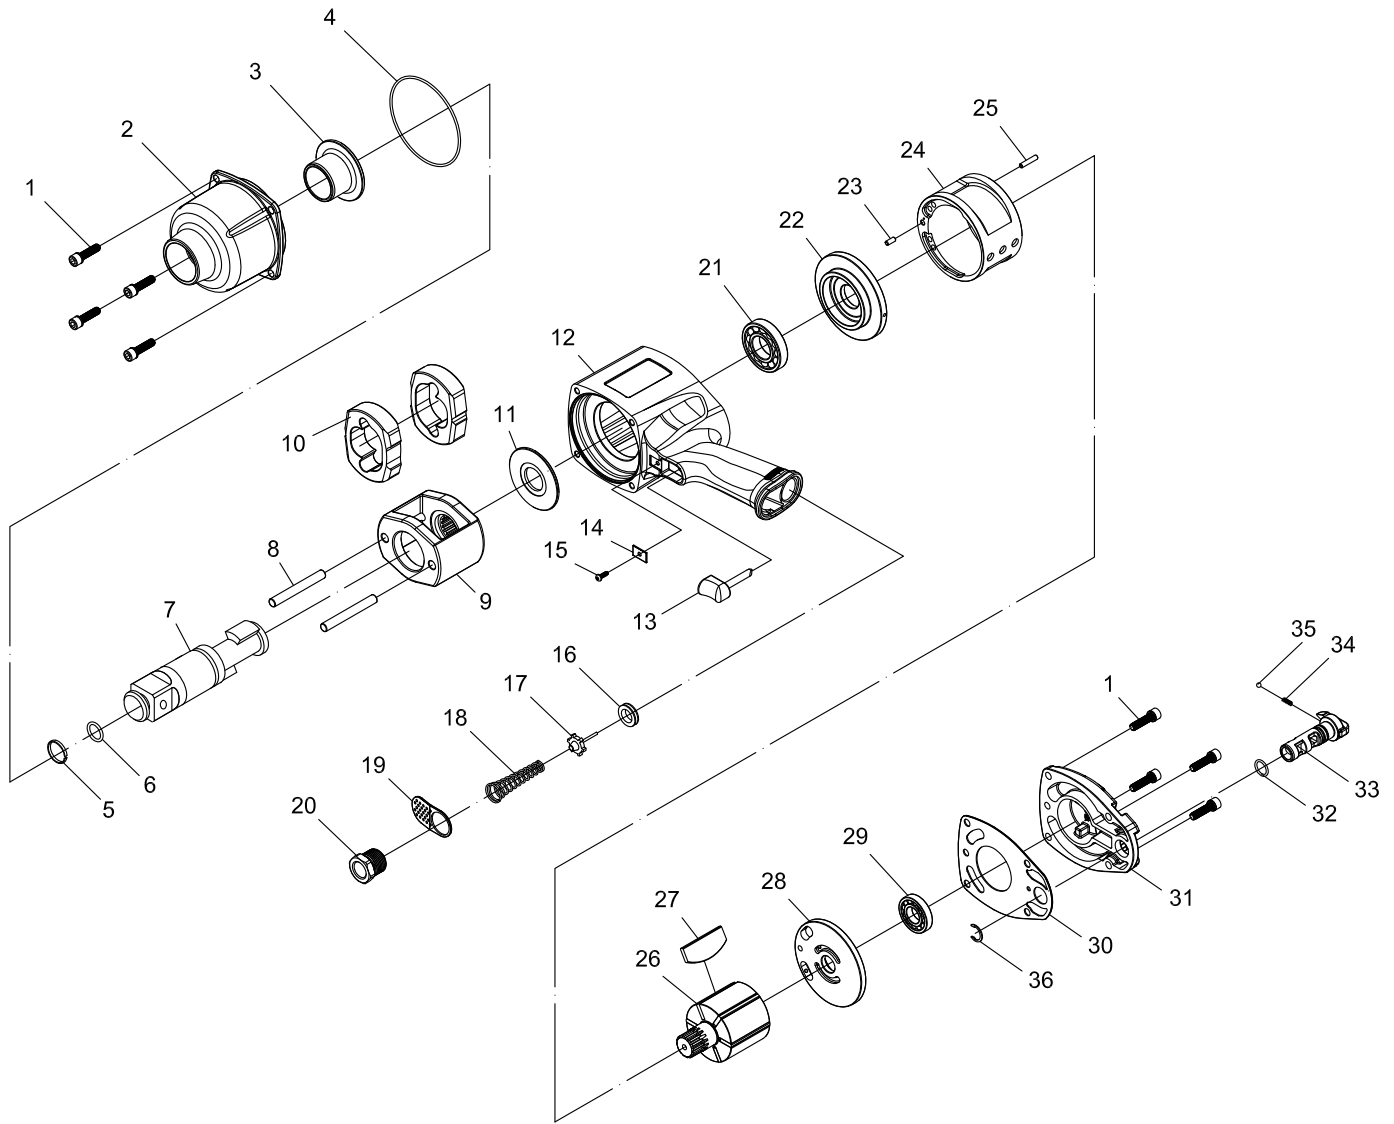

3/4" Drive Ultra Duty Air Impact Wrench

Parts List : 601400, 601406

2014.11

No.	Parts No.	Description	Q'ty
1	081501	Cap Screw	8
2	081502	Hammer Case	1
3	081503	Anvil Bushing	1
4	081504	O-Ring	1
5	061405	Socket Retainer	1
6	061406	O-Ring	1
7A	061407A	Standard Anvil (801512)	1
7B	061407B	6" Extended Anvil (801518)	1
8	081508	Hammer Pin	2
9	081509	Hammer Frame	1
10	081510	Hammer	2
11	081511	Hammer Frame Rear Washer	1
12	081512	Motor Housing	1
13	081513	Trigger	1
14	081514	Trigger Retainer	1
15	081515	Screw	1
16	081516	Throttle Valve Bushing	1
17	081517	Throttle Valve Stem	1
18	081518	Throttle Valve Spring	1

No.	Parts No.	Description	Q'ty
19	081519	Exhaust Deflector	1
20	081520	Hose Fitting	1
21	081521	Front Rotor Bearing	1
22	081522	Front End Plate	1
23	081523	Cylinder Pin (4 x 30)	1
24	081524	Cylinder	1
25	081525	Cylinder Pin (4 x 32)	1
26	081526	Rotor	1
27	081527	Rotor Blade	6
28	081528	Rear End Plate	1
29	081529	Rear Rotor Bearing	1
30	081530	Rear Cap Gasket	1
31	081531	Rear Cap	1
32	081532	O-Ring	1
33	081533	Reverse Valve	1
34	081534	Spring	1
35	081535	Steel Ball	1
36	081536	Reverse Valve Retainer	1