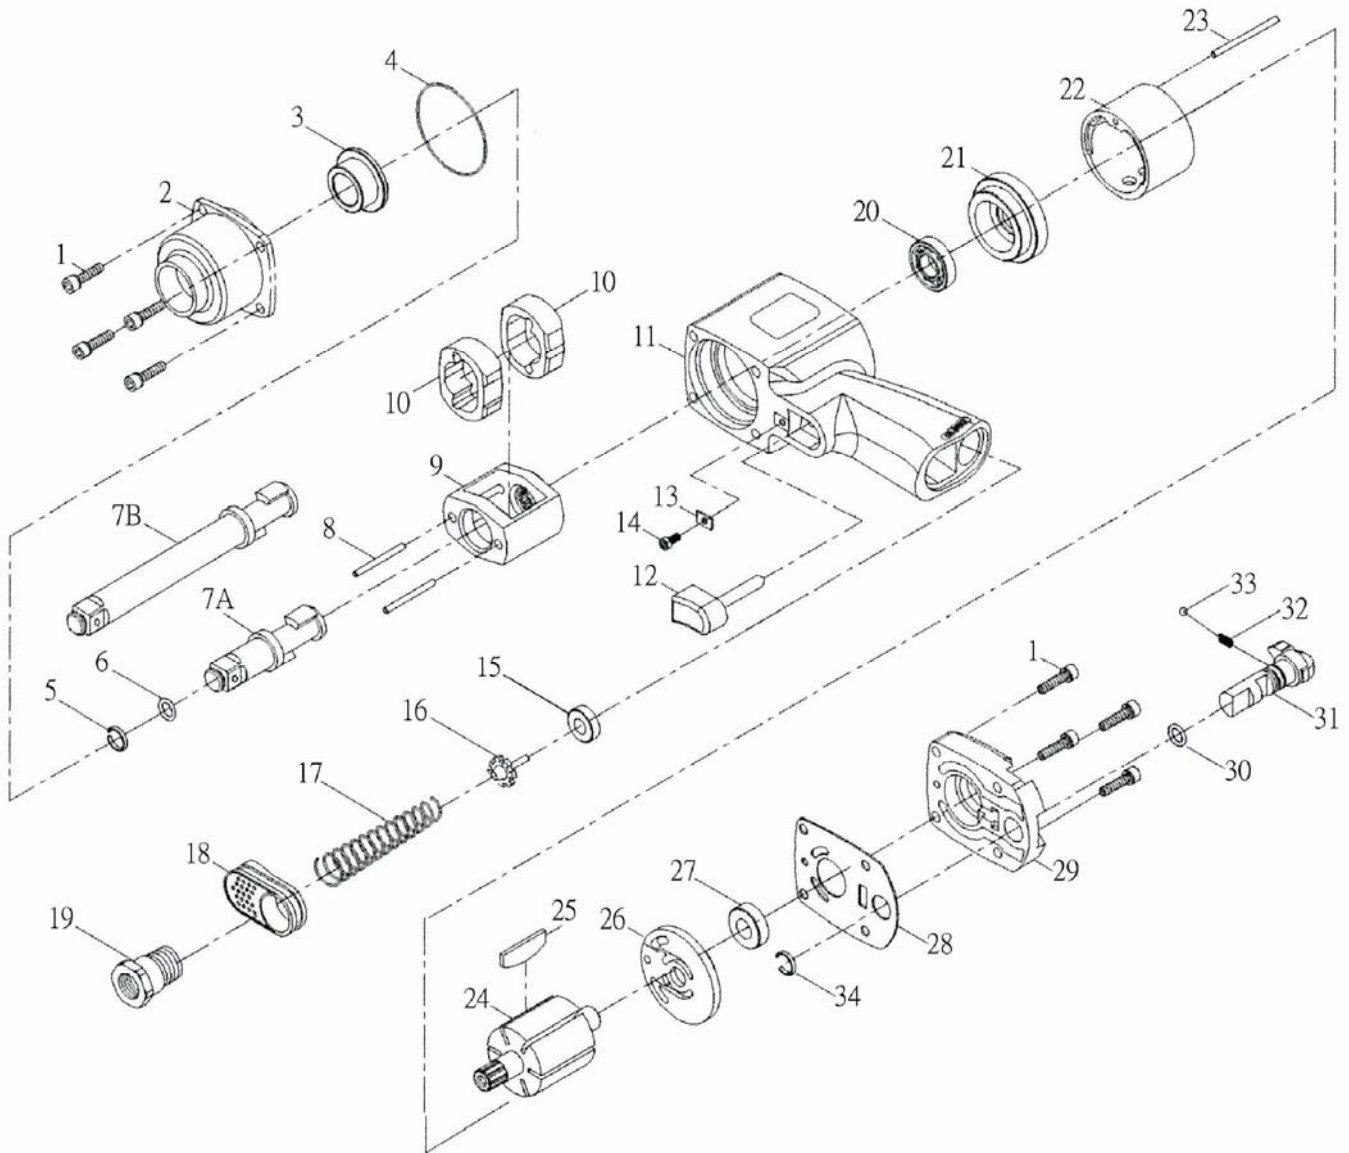

ENIUS® 3/4" Drive Lightweight Air Impact Wrench

Parts List : 600850, 600856

2012.02

No.	Parts No.	Description	Q'ty
1	068901	Cap Screw	8
2	068902	Hammer Case	1
3	068903	Anvil Bushing	1
4	068904	O-Ring	1
5	068905	Socket Retainer	1
6	068906	O-Ring	1
7	068907A	Standard Anvil (for 600850)	1
	068907B	6" Extended Anvil (for 600856)	1
8	068908	Hammer Pin	2
9	068909	Hammer Frame	1
10	068910	Hammer	2
11	068911	Motor Housing	1
12	068912	Trigger	1
13	068913	Trigger Retainer	1
14	068914	Screw	1
15	068915	Throttle Valve Bushing	1
16	068916	Throttle Valve Stem	1
17	068917	Throttle Valve Spring	1

No.	Parts No.	Description	Q'ty
18	068918	Exhaust Deflector	1
19	068919	Hose Fitting	1
20	068920	Front Rotor Bearing	1
21	068921	Front End Plate	1
22	068922	Cylinder	1
23	068923	Cylinder Pin	1
24	068924	Rotor	1
25	068925	Rotor Blade	6
26	068926	Rear End Plate	1
27	068927	Rear Rotor Bearing	1
28	068928	Rear Cap Gasket	1
29	068929	Rear Cap	1
30	068930	O-Ring	1
31	068931	Reverse Valve	1
32	068932	Spring	1
33	068933	Steel Ball	1
34	068934	Reverse Valve Retainer	1