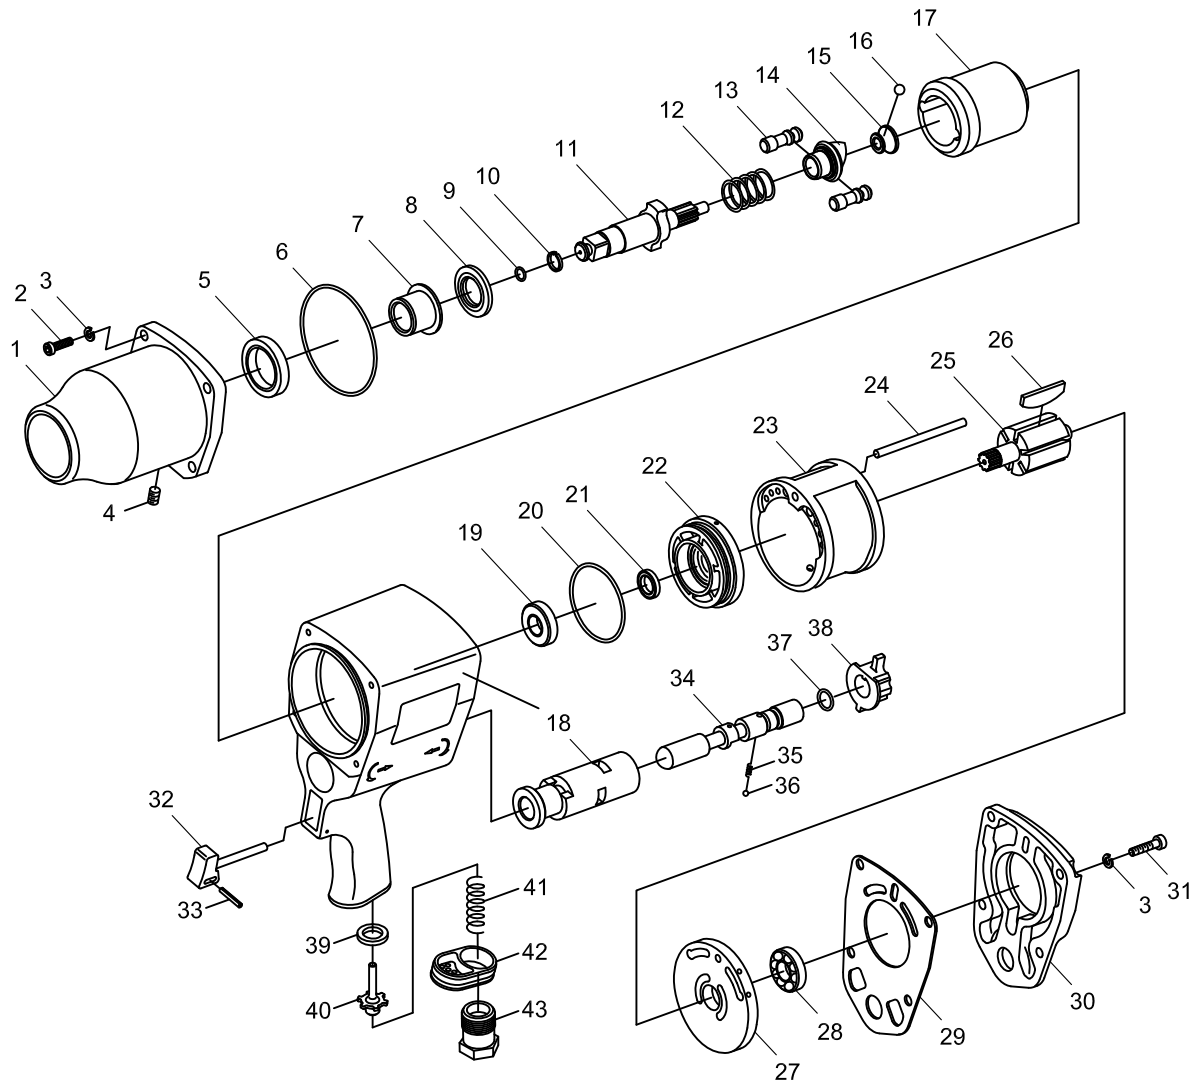

3/4" Drive Super Duty Air Impact Wrench

Parts List : 601200G

2016.01

No.	Parts No.	Description	Q'ty
1	061201	Hammer Case	1
2	061202	Cap Screw	4
3	061203	Spring Washer	8
4	061204	Oil Plug	1
5	061205	Oil Seal	1
6	061206	O-Ring	1
7	061207	Anvil Bushing	1
8	061208	Hammer Case Pilot	1
9	061209	O-Ring	1
10	061210	Socket Retainer	1
11	061211	Standard Anvil	1
12	061212	Spring	1
13	061213	Hammer Pin	2
14	061214	Drive Cam	1
15	061215	Drive Cam Foundation	1
16	061216	Steel Ball	1
17	061217	Hammer Cage	1
18	061218	Motor Housing with Valve Sleeve	1 Set
19	061219	Front Rotor Bearing	1
20	061220	O-Ring	1
21	061221	Oil Seal	1
22	061222	Front End Plate	1

No.	Parts No.	Description	Q'ty
23	061223	Cylinder	1
24	061224	Cylinder Pin	1
25	061225	Rotor	1
26	061226	Rotor Blade	6
27	061227	Rear End Plate	1
28	061228	Rear Rotor Bearing	1
29	061229	Rear Cap Gasket	1
30	061230	Rear Cap	1
31	061231	Screw	4
32	061232	Trigger	1
33	061233	Trigger Pin	1
34	061234	Reverse Valve	1
35	061235	Spring	1
36	061236	Steel Ball	1
37	061237	O-Ring	1
38	061238	Air Regulator	1
39	061239	Throttle Valve Bushing	1
40	061240	Throttle Valve Stem	1
41	061241	Throttle Valve Spring	1
42	061242	Exhaust Deflector	1
43	061243	Hose Fitting	1